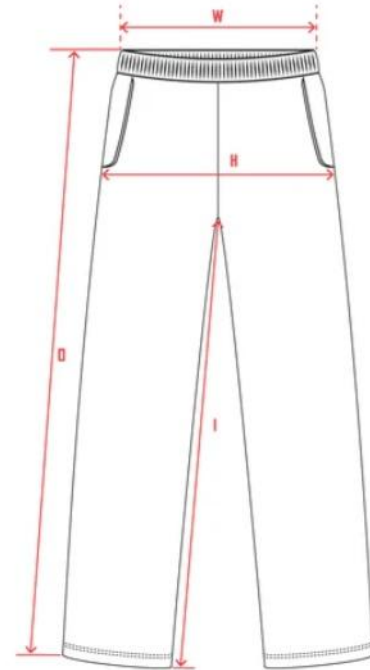

Wide Sweatpants Sizing Chart

HERO 5220 Unisex Wide Leg Sweatpants Sizing Chart

NORTH AMERICAN SPECS

YOUR MEASUREMENTS

SIZES	XS	S	M	L	XL	2XL
NUMERIC SIZES	27-28	29-30	31-32	33-34	35-37	38-40
YOUR WAIST	28-29	30-31	32-33	34-35	36-38	39-41
YOUR HIP	34-35	36-37	38-39	40-41	42-44	45-47

HOW TO MEASURE

WAIST

Find the slimmest part of your waist (usually above your belly button) and measure around it with a tape measure.

HIP

Standing naturally, measure around the fullest part of your bum.

GARMENT MEASUREMENTS

SIZES	XS	S	M	L	XL	2XL
WIDTH (W)	13¼	14¼	15¼	16¼	17¼	18
HIP (H)	19	20	21	22	23	24
INSEAM (I)	28¼	29	29½	30	30¾	31¼
OUTSEAM (O)	39	40¼	41¼	42½	43¾	45

HERO 5220
WIDE LEG SWEATPANTS